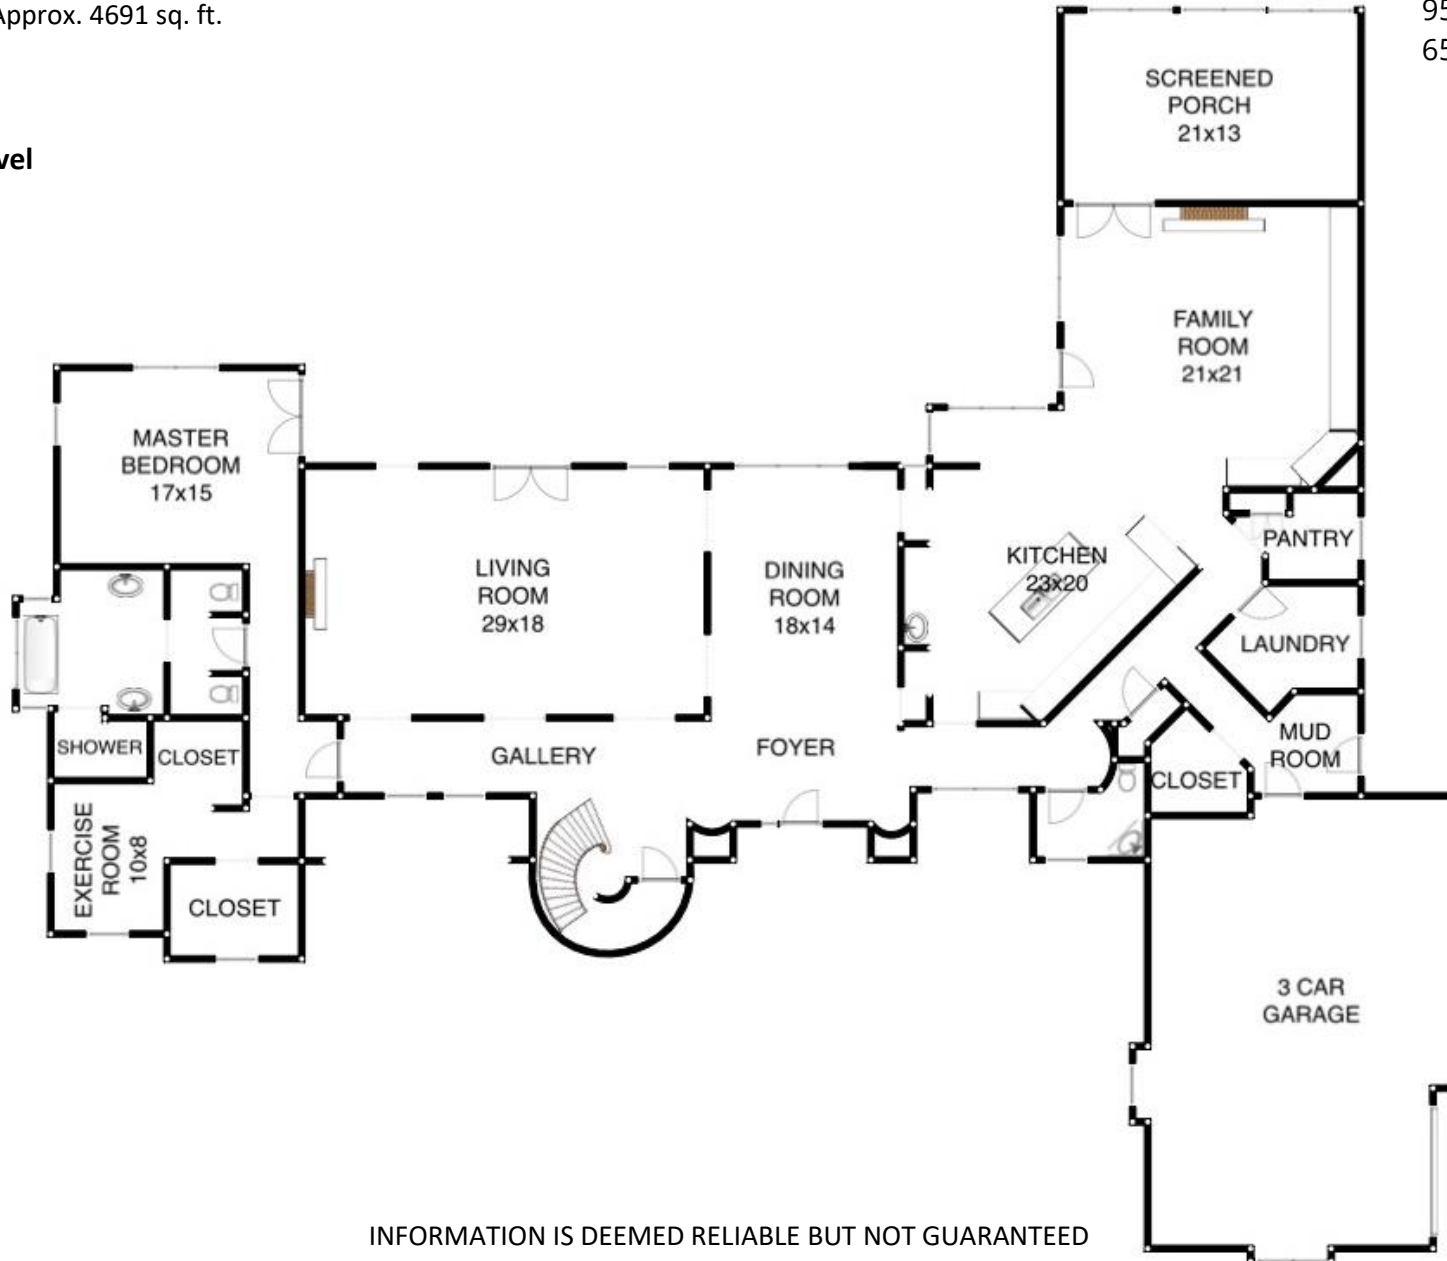

6320 Westwood Court

Foundation – Approx. 3427 sq. ft.
Above Grd Fin Sq Ft – Approx. 4691 sq. ft.
Below Grd Fin Sq Ft – Approx. 0 sq. ft.
Total Fin Sq Ft – Approx. 4691 sq. ft.

The WAHMANS
Susan & Gary

Edina Realty®

a Berkshire Hathaway affiliate

952.334.4663
651.270.4709

Main Level

INFORMATION IS DEEMED RELIABLE BUT NOT GUARANTEED
PLEASE VERIFY ALL MEASUREMENTS