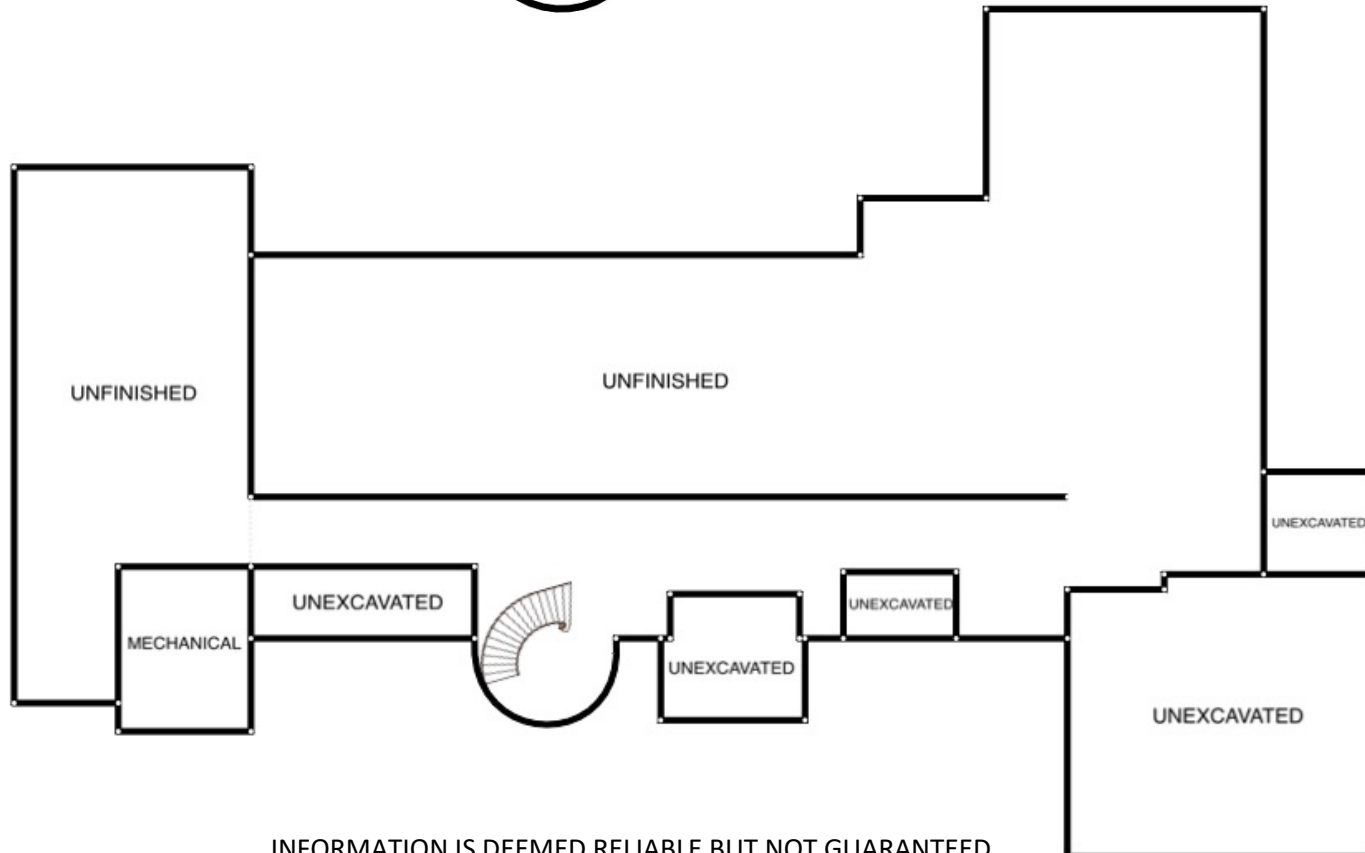

Lower Level

INFORMATION IS DEEMED RELIABLE BUT NOT GUARANTEED
PLEASE VERIFY ALL MEASUREMENTS