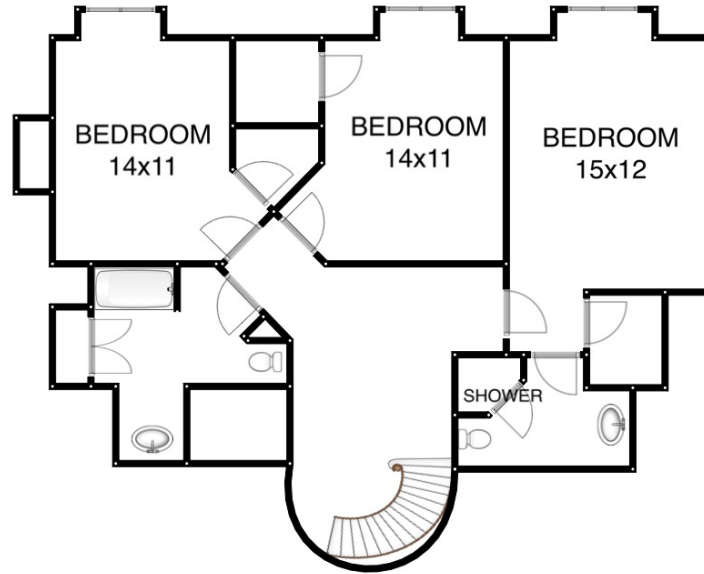

Upper Level

The WAHMANS
Susan & Gary

Edina Realty®

a Berkshire Hathaway affiliate

952.334.4663

651.270.4709